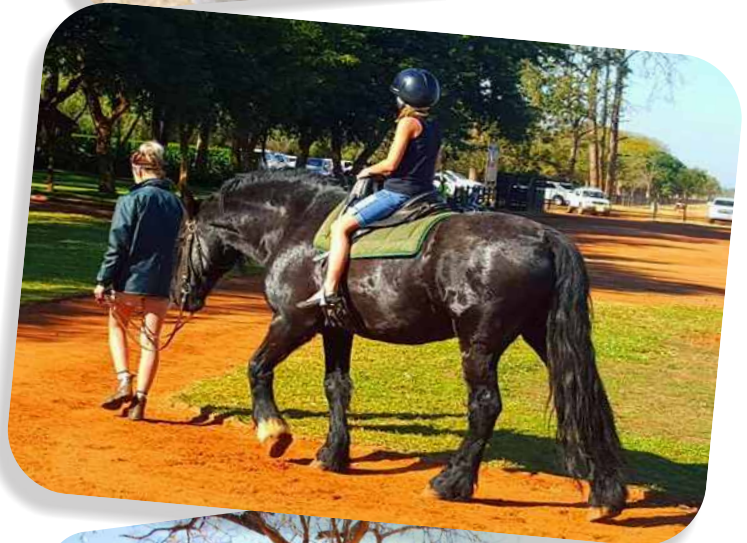

Activities FUN

| Activity | Price | |
|------------------------------|----------|----------|
| | Adult | Child |
| Game Drives | | |
| Early morning | R 120.00 | R 60.00 |
| Morning | R 120.00 | R 60.00 |
| Afternoon | R 120.00 | R 60.00 |
| Night | R 120.00 | R 60.00 |
| Game Drive with Attitude | R 150.00 | R 75.00 |
| Rare Game Excursion | R 250.00 | R 125.00 |
| Tractor | R 70.00 | R 35.00 |
| Wildlife Centre | | |
| Feeding | R 150.00 | R 120.00 |
| Visit | R 120.00 | R 60.00 |
| Sundowner | R 200.00 | R 100.00 |
| Day Volunteer (4 Hours) | R 250.00 | R 150.00 |
| Day Volunteer (8 Hours) | R 250.00 | R 250.00 |
| Horse Riding | | |
| 2 Hours Safari | R 350.00 | R 350.00 |
| 1 Hour Ride | R 160.00 | R 160.00 |
| 30 Min Ride | R 80.00 | R 80.00 |
| Junior Rangers | | |
| For the day | | R 40.00 |
| 4x4 Obstacle Course | | |
| Per Vehicle | R 200.00 | R 200.00 |
| Klei Lat | | |
| Per Person | R 20.00 | R 20.00 |
| Quad | | |
| 1 Hour ride (single) | R 250.00 | R - |
| 1 Hour ride (double) | R 380.00 | R - |
| 30 Min ride (single) | R 140.00 | R - |
| 30 Min ride (double) | R 250.00 | R - |
| Kiddies Ride (10 - 15 Years) | R - | R 80.00 |
| Kiddies Ride (6 - 9 Years) | R - | R 60.00 |
| Bring and Braai | | |
| For the Night | R 45.00 | R 25.00 |
| Bicycle | | |
| Full day | R 200.00 | R 200.00 |
| Half Day | R 100.00 | R 100.00 |
| 1 Hour Ride | R 50.00 | R 50.00 |