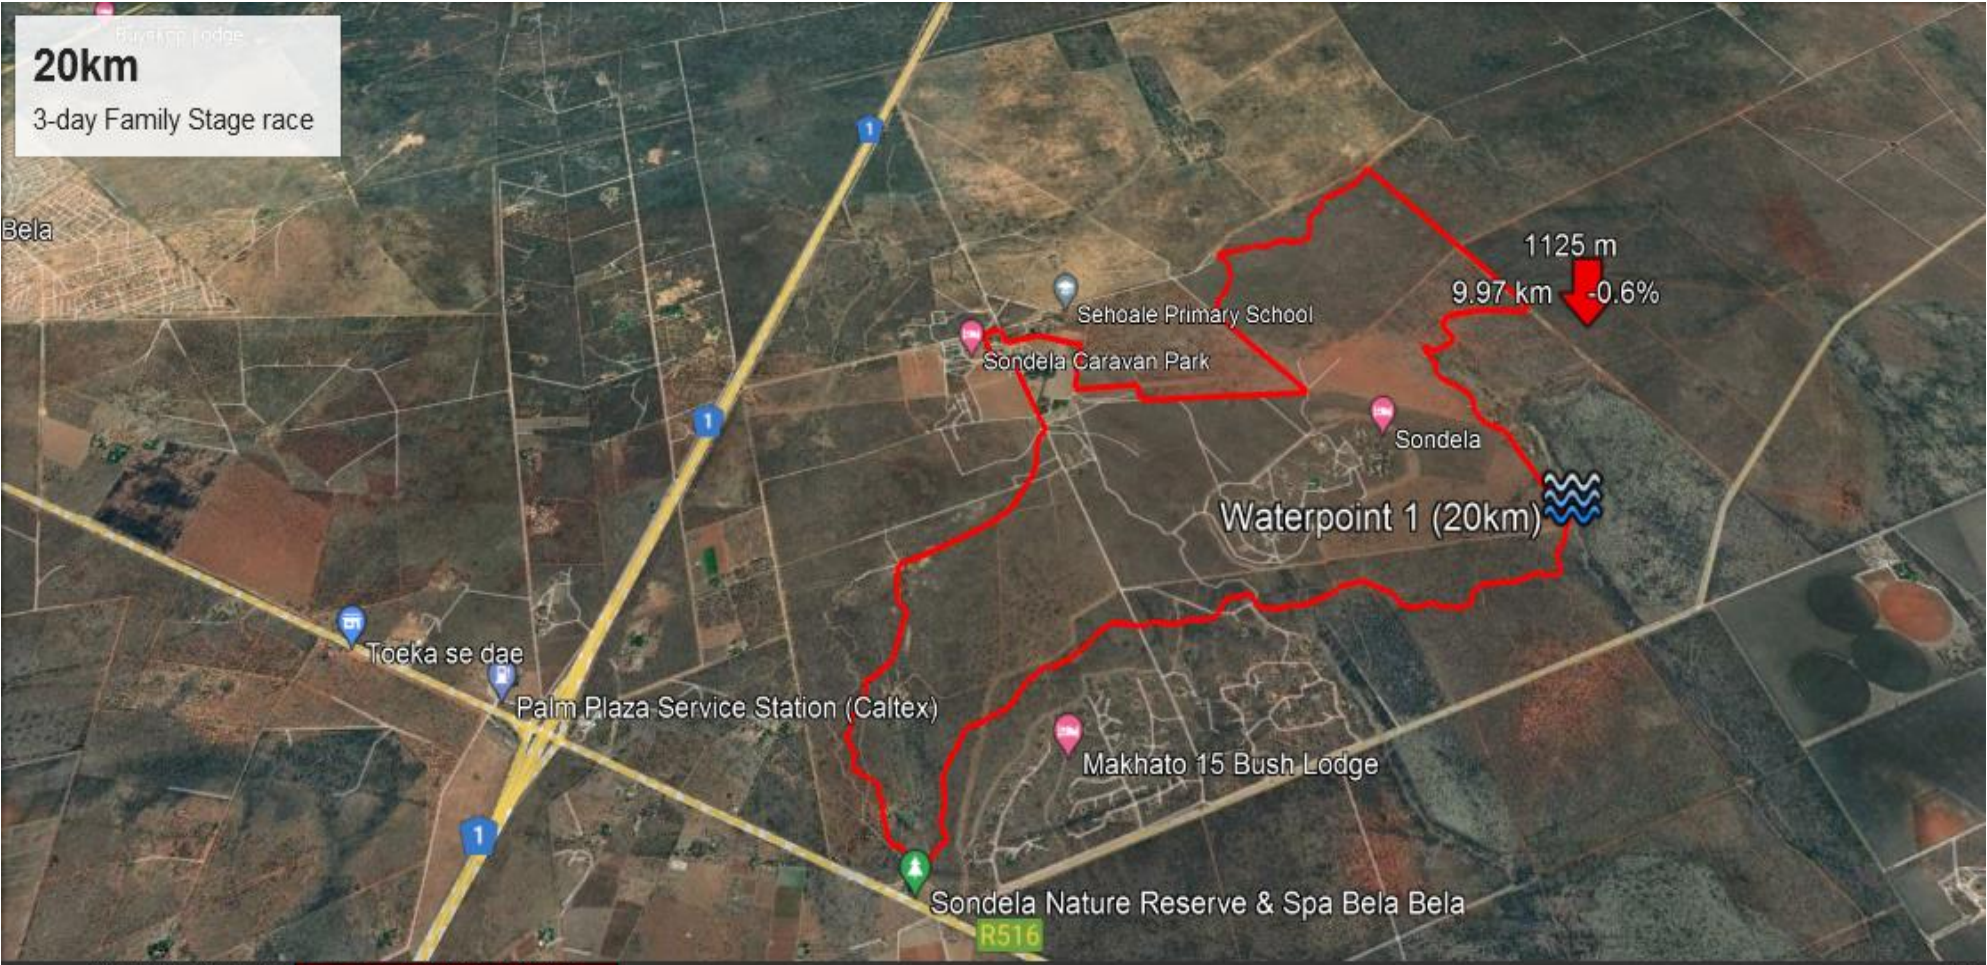

20km
3-day Family Stage race

Bela

Graph: Min, Avg, Max Elevation: 1119, 1138, 1163 m
Range Totals: Distance: 19.8 km Elev Gain/Loss: 99.2 m, -99.3 m Max Slope: 3.3%, -3.3% Avg Slope: 0.9%, -0.9%