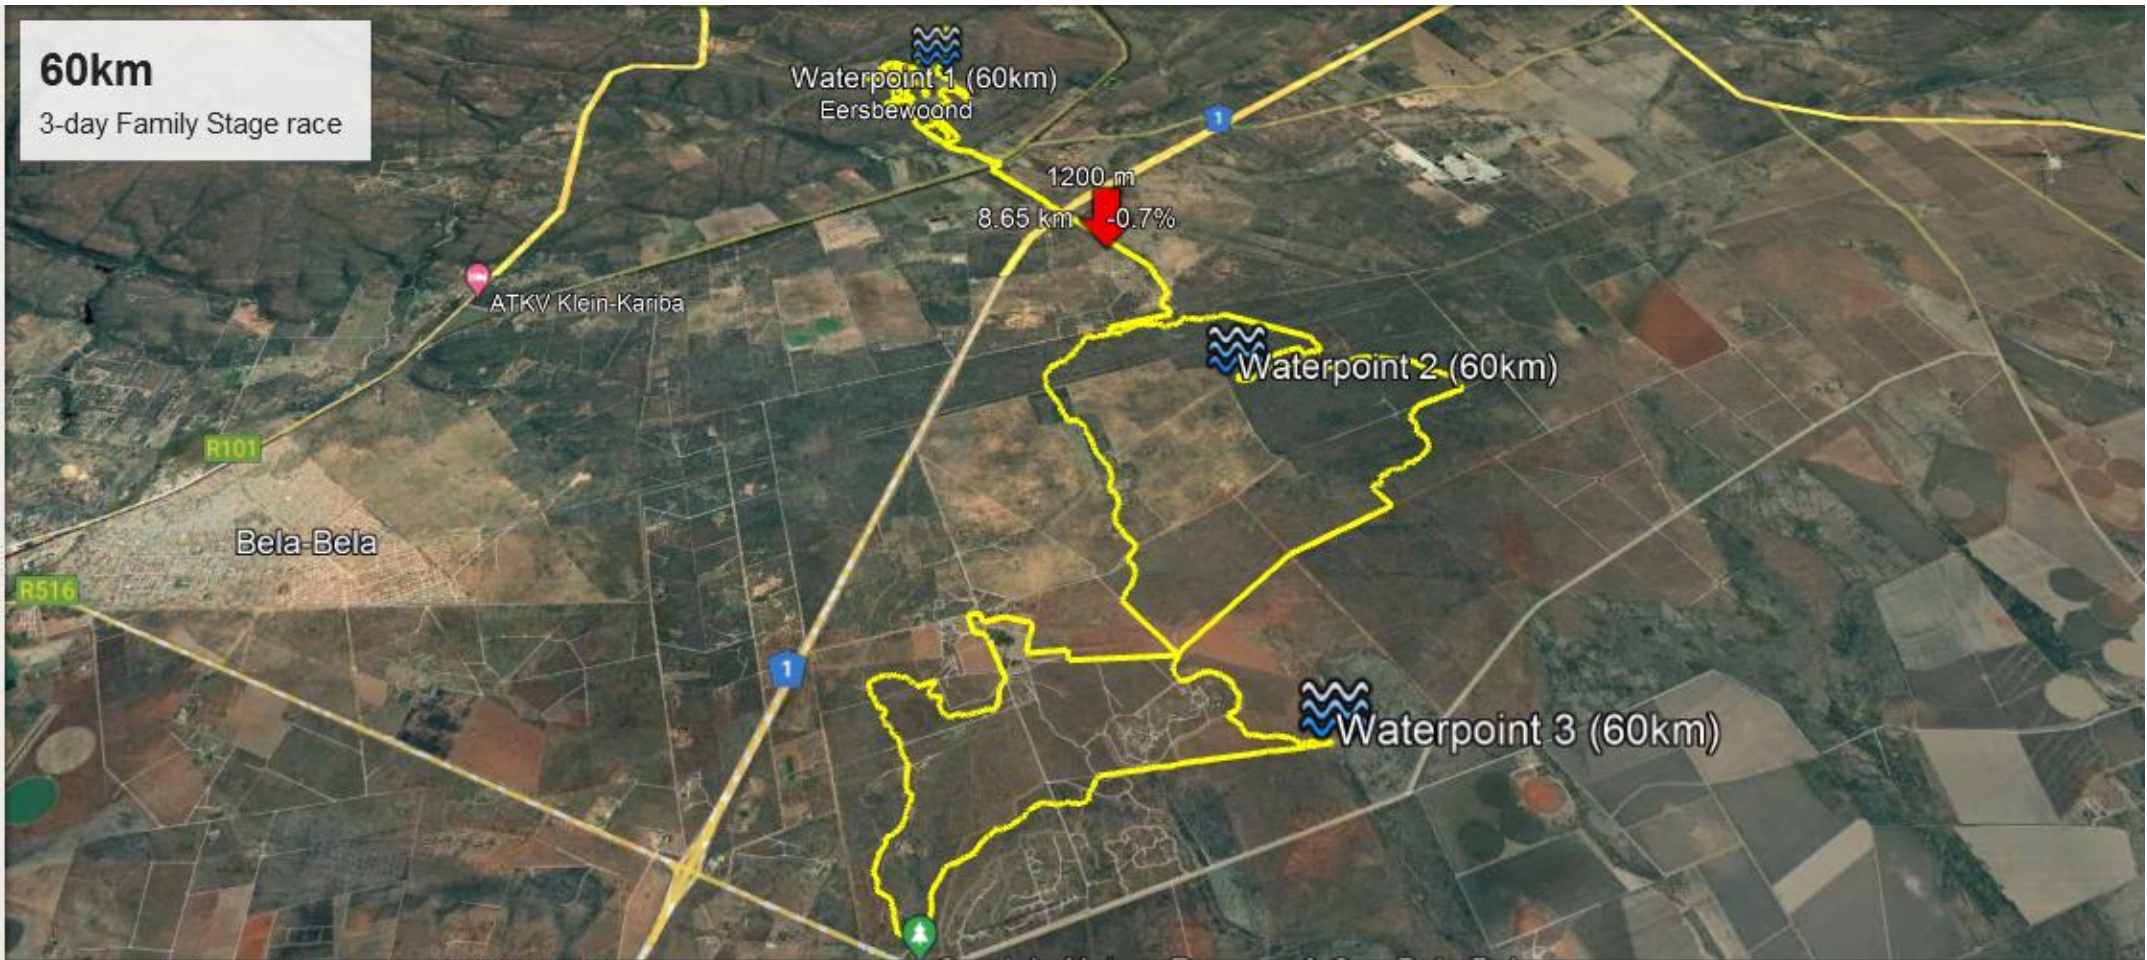

60km

3-day Family Stage race

Graph: Min, Avg, Max Elevation: 1121, 1181, 1294 m

Range Totals: Distance: 59.1 km Elev Gain/Loss: 416 m, -416 m Max Slope: 12.8%, -7.6% Avg Slope: 1.2%, -1.2%